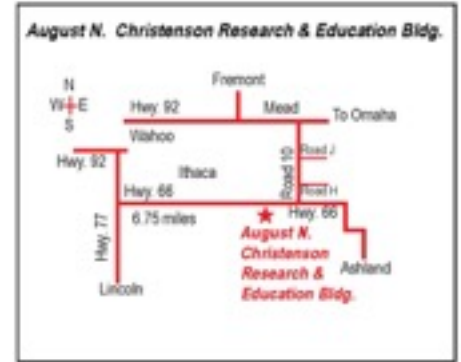

Directions to the Bee Fun Day

From Lincoln, Interstate-80 Exit 405:

- North on US-77 N: 17.6 miles
- Turn east (right) on NE-66E: 7.0 miles
- UNL-ARDC will be on the south (right) side of the road.
- Please park in the west parking lot.

Time considerations:

approx. 40 minutes from I-80, exit 405.

Using GPS?:

Use "1071 Co Rd G, Mead, NE"

Other presentations and events:

Broodminder

Hive Scale Technology

Natalia Bjorklund

Pollinator and Honey Plants

Youth Activities

Crowning of the

2017 Nebraska Honey Queen

Shelby Kittle

Live Demonstrations

Silent Auction

Bid on items for this NBA scholarship fundraiser

Vendor Booths & Door Prizes!